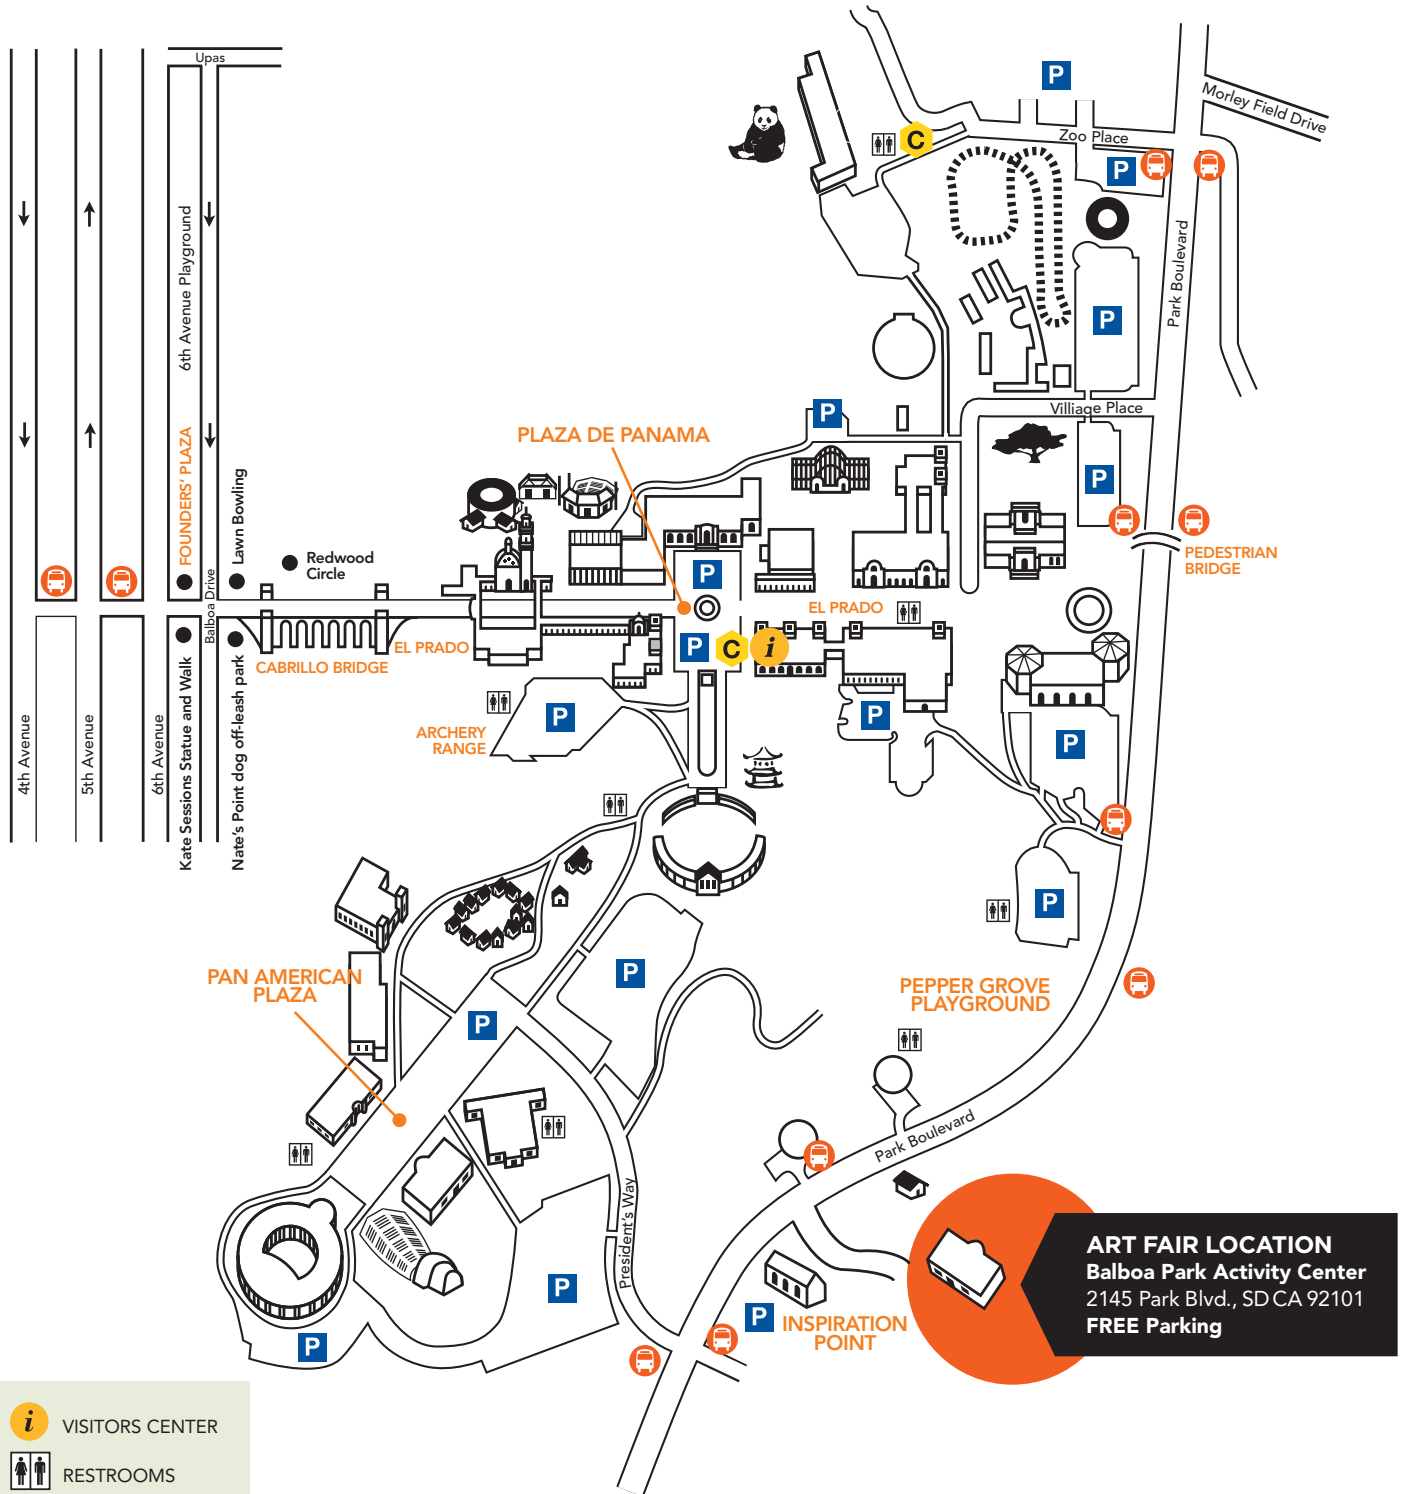

ART SD12

ART SAN DIEGO CONTEMPORARY ART FAIR

2012 SEPT 6-9

-  VISITORS CENTER
-  RESTROOMS
-  PARKING
-  MTS BUS STOP
-  TAXI STAND